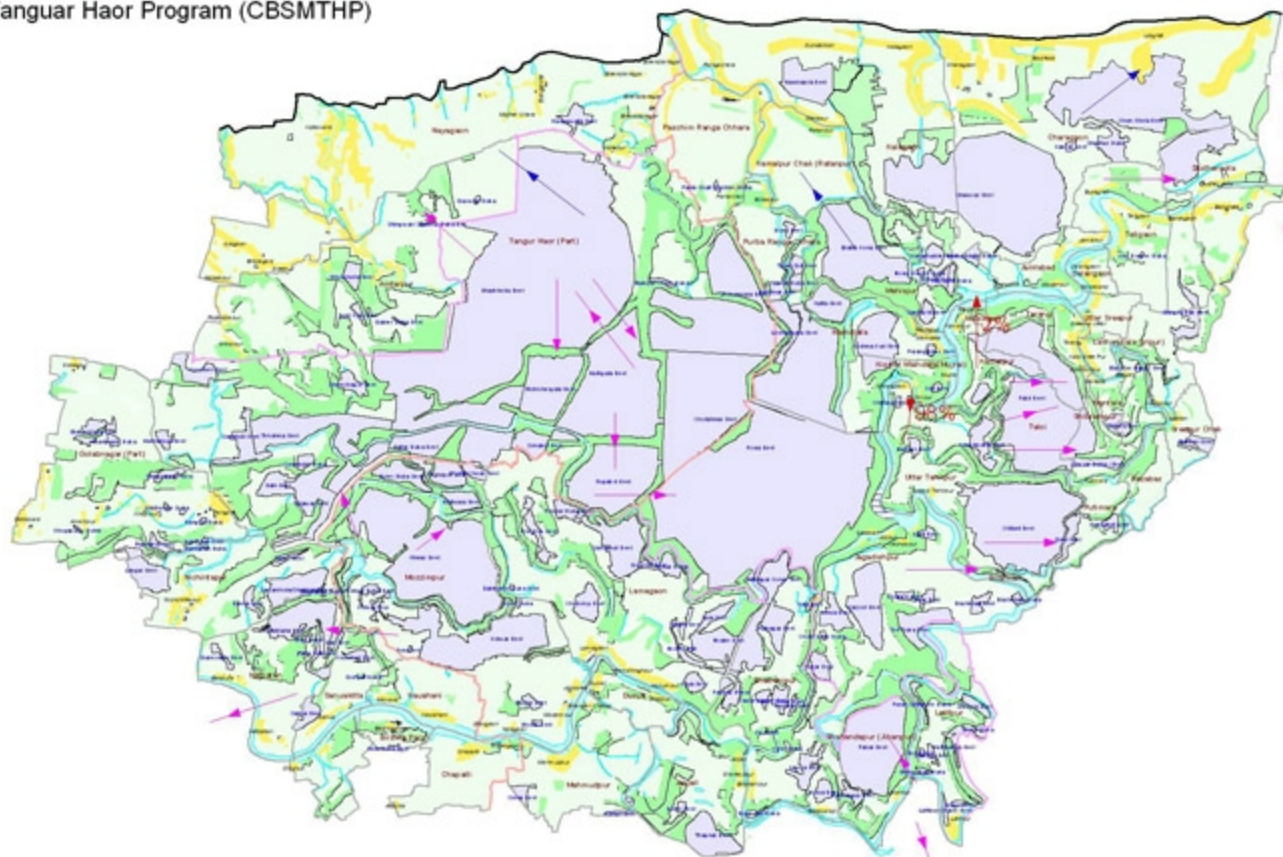

Fish Migration & Movement Route Tangaur Haor

Community Based Sustainable Management of
Tangaur Haor Program (CBSMTHP)

5 Kilometers